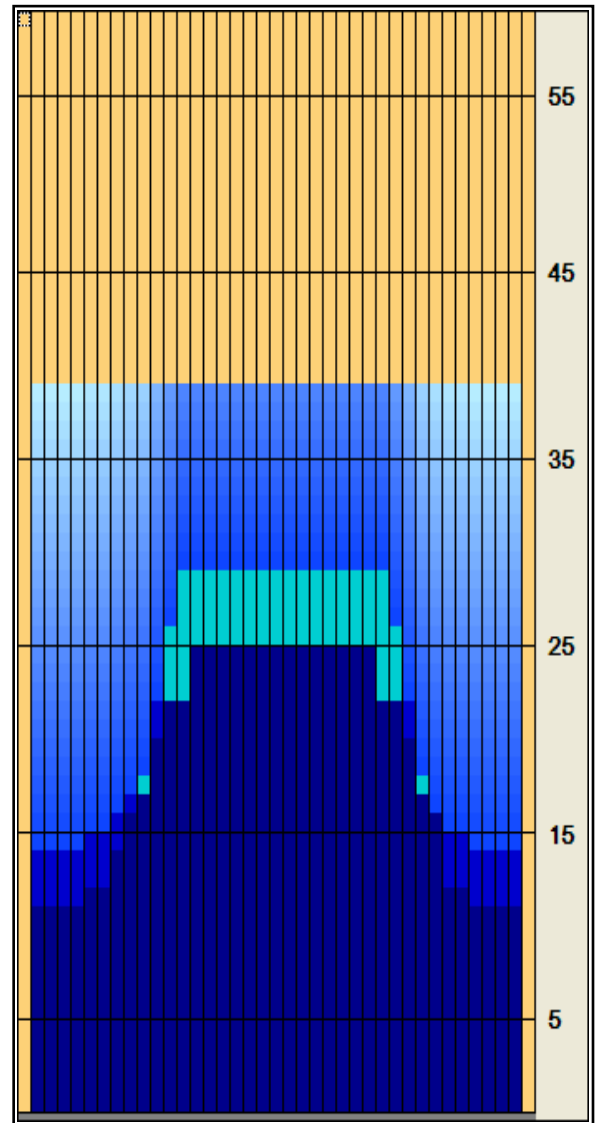

maccabiah version 2

Oil Per Board: **40 uL** Oil Pattern Distance: **40 Feet** Volume Oil Total: **25.44 mL** Total Boards Crossed: **636 Boards**

Forward Oil Total: **17.24 mL**
Forward Boards Crossed: **431 Boards**

Reverse Oil Total: **8.2 mL**
Reverse Boards Crossed: **205 Boards**

	Start	Stop	Loads	Speed	Crossed	Start	End	Feet	T.Oil
1	2L	2R	3	14	111	0.0	5.0	5.0	4440
2	2L	2R	4	14	148	5.0	12.0	7.0	5920
3	6L	6R	1	14	29	12.0	13.0	1.0	1160
4	8L	8R	1	18	25	13.0	15.0	2.0	1000
5	9L	8R	1	18	24	15.0	17.0	2.0	960
6	10L	9R	1	18	22	17.0	19.0	2.0	880
7	11L	10R	1	18	20	19.0	21.0	2.0	800
8	12L	11R	2	22	36	21.0	27.0	6.0	1440
9	13L	12R	1	22	16	27.0	30.0	3.0	640
10	2L	2R	0	22	0	30.0	40.0	10.0	0

< << >> > Forward Reverse More Info

	Start	Stop	Loads	Speed	Crossed	Start	End	Feet	T.Oil
1	2L	2R	0	26	0	40.0	25.0	-15.0	0
2	14L	13R	1	22	14	25.0	22.0	-3.0	560
3	11L	10R	2	18	40	22.0	17.0	-5.0	1600
4	9L	9R	1	14	23	17.0	16.0	-1.0	920
5	8L	8R	1	14	25	16.0	15.0	-1.0	1000
6	6L	6R	1	14	29	15.0	14.0	-1.0	1160
7	2L	2R	2	10	74	14.0	12.0	-2.0	2960
8	2L	2R	0	10	0	12.0	0.0	-12.0	0

Buff Area

Arrow Zone Ratios

Item	2-5L:16L-20	6-10L:16:-20	11-15L:16L-20	16L-20:20-16R	16L-20:20-16R	20-16R:15-11R	20-16R:10-6R	20-16R:5-2R
ul Arrow	360	528	864	920	920	896	568	360
Zone Ratio	2.56	1.74	1.06	1	1	1.03	1.62	2.56