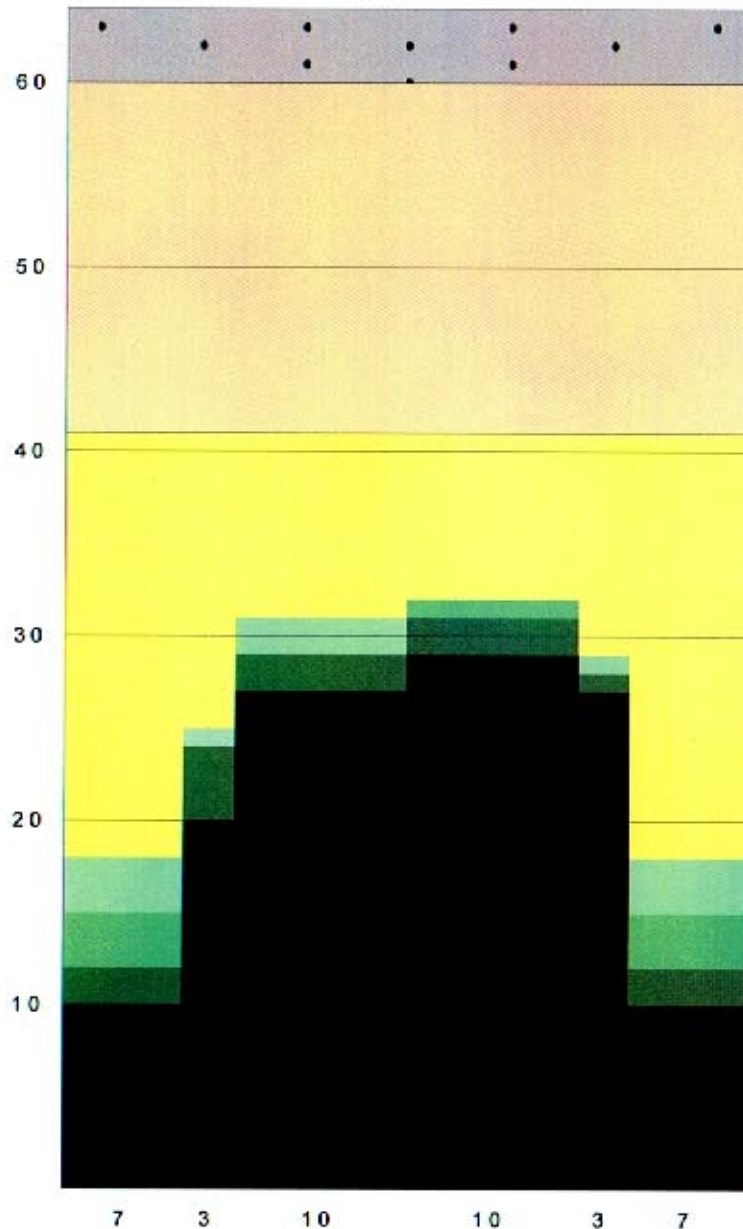

Name 2011- אליפות ישראל לנוער - ה.כ.י.

BUFFER Mode :

Distance - Ft

OIL Mode :

Distances - Ft

left outside :

left track :

left inside :

right inside :

right track :

right outside :

Transfer Rate %

SPEED SETTINGS:

Travel

Condition

Strip

Graph layers :

- Oil Pass 1 Forward
- Oil Pass 1 Reverse
- Oil Pass 2 Forward
- Oil Pass 2 Reverse
- Stripping

Pass 1		Pass 2	
Double		Double	
Forward	Reverse	Forward	Reverse
41.0	41.0	32.0	29.0

Double		Double	
Forward	Reverse	Forward	Reverse
12.0	18.0	10.0	15.0
25.0	24.0	24.0	20.0
29.0	31.0	29.0	27.0
32.0	31.0	32.0	29.0
28.0	29.0	28.0	27.0
12.0	18.0	10.0	15.0
70	100	100	100

Cleaner Flow	
In oil	70 %
Back lane	20 %