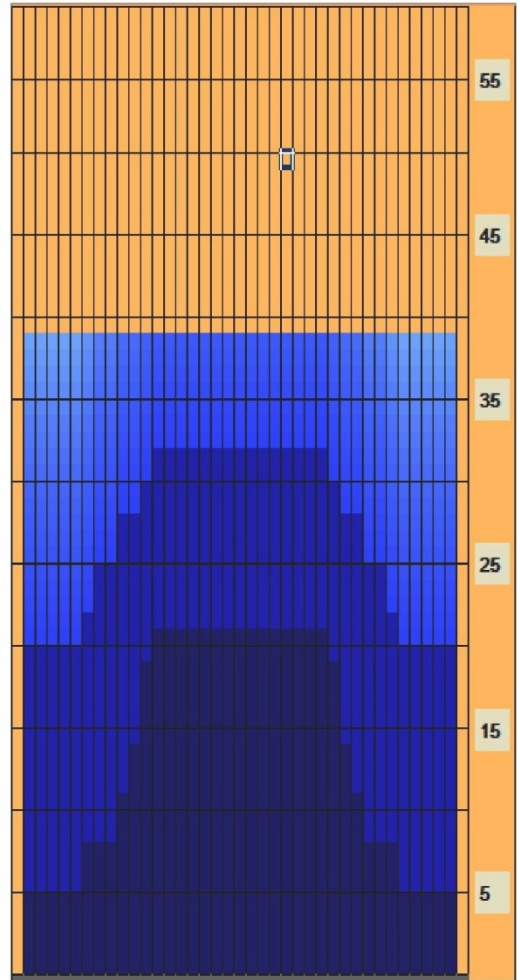

Israel Seniors Championships 2013 - Bola

Oil Pattern Distance:	39 Feet	Reverse Brush Drop:	39 Feet	Oil Per Board:	40 uL
Forward Oil Total:	13.24 mL	Reverse Oil Total:	10.08 mL	Volume Oil Total:	23.32 mL
Forward Boards Crossed:	331 Boards	Reverse Boards Crossed:	252 Boards	Total Boards Crossed:	583 Boards

	Start	Stop	Loads	Speed	Crossed	Start	End	Feet	T.Oil
1	2L	2R	4	10	148	0.0	5.0	5.0	5920
2	7L	7R	2	14	54	5.0	8.0	3.0	2160
3	10L	10R	2	14	42	8.0	11.0	3.0	1680
4	11L	11R	2	14	38	11.0	14.0	3.0	1520
5	12L	12R	2	18	34	14.0	19.0	5.0	1360
6	13L	13R	1	18	15	19.0	21.0	2.0	600
7	2L	2R	0	18	0	21.0	29.0	8.0	0
8	2L	2R	0	30	0	29.0	39.0	10.0	0

Conditioner:
Type In or Select
One

TransferType:
Type In or Select
One

Forward

Reverse

Combined

Buff

	Start	Stop	Loads	Speed	Crossed	Start	End	Feet	T.Oil
1	2L	2R	0	30	0	39.0	32.0	-7.0	0
2	13L	13R	1	18	15	32.0	30.0	-2.0	600
3	12L	12R	1	18	17	30.0	28.0	-2.0	680
4	10L	10R	2	14	42	28.0	25.0	-3.0	1680
5	8L	8R	2	14	50	25.0	22.0	-3.0	2000
6	7L	7R	2	10	54	22.0	20.0	-2.0	2160
7	2L	2R	2	10	74	20.0	18.0	-2.0	2960
8	2L	2R	0	10	0	18.0	0.0	-18.0	0

Item	3L-7L:18L-18R	8L-12L:18L-18R	13L-17L:18L-18R	18L-18R:17R-13R	18L-18R:12R-8R	18L-18R:7R-3R
Description	Outside Track:Middle	Middle Track:Middle	Inside Track:Middle	Middle: Inside Track	Middle:Middle Track	Middle:Outside Track
Track Zone Ratio	3.38	1.46	1	1	1.46	3.38