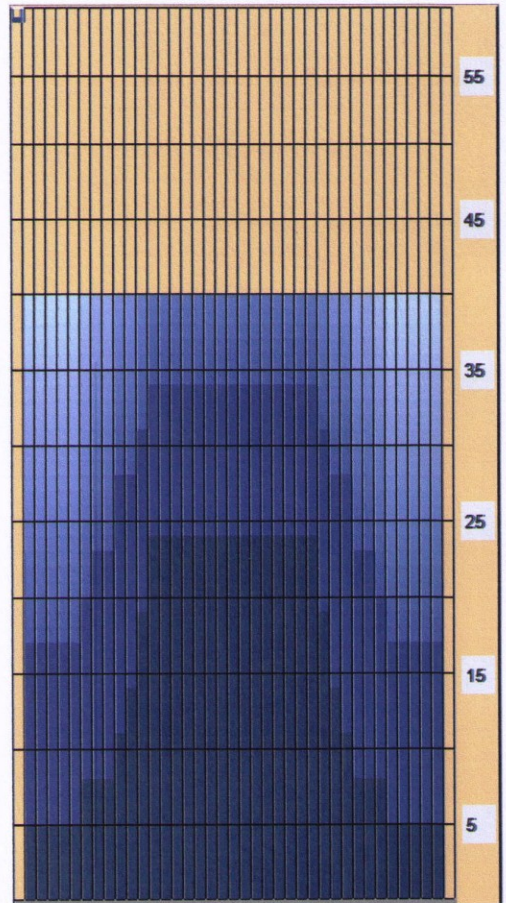

Bola Israel B Level Championships 2013

Oil Pattern Distance:	40 Feet	Reverse Brush Drop:	40 Feet	Oil Per Board:	40 uL
Forward Oil Total:	13.84 mL	Reverse Oil Total:	10.08 mL	Volume Oil Total:	23.92 mL
Forward Boards Crossed:	346 Boards	Reverse Boards Crossed:	252 Boards	Total Boards Crossed:	598 Boards

Start	Stop	Loads	Speed	Crossed	Start	End	Feet	T.Oil
1	2L 2R	4	10	148	0.0	5.0	5.0	5920
2	7L 7R	2	14	54	5.0	8.0	3.0	2160
3	10L 10R	2	14	42	8.0	11.0	3.0	1680
4	11L 11R	2	14	38	11.0	14.0	3.0	1520
5	12L 12R	2	18	34	14.0	19.0	5.0	1360
6	13L 13R	2	18	30	19.0	24.0	5.0	1200
7	2L 2R	0	18	0	24.0	29.0	5.0	0
8	2L 2R	0	30	0	29.0	40.0	11.0	0

Navigation: Forward Reverse More

Conditioner:
Type In or Select One

TransferType:
Type In or Select One

Forward

Reverse

Combined

Buff

Start	Stop	Loads	Speed	Crossed	Start	End	Feet	T.Oil
1	2L 2R	0	30	0	40.0	34.0	-6.0	0
2	13L 13R	1	22	15	34.0	31.0	-3.0	600
3	12L 12R	1	22	17	31.0	28.0	-3.0	680
4	10L 10R	2	18	42	28.0	23.0	-5.0	1680
5	8L 8R	2	14	50	23.0	20.0	-3.0	2000
6	7L 7R	2	14	54	20.0	17.0	-3.0	2160
7	2L 2R	2	14	74	17.0	14.0	-3.0	2960
8	2L 2R	0	10	0	14.0	0.0	-14.0	0

Navigation: Forward Reverse More

Item	3L-7L:18L-18R	8L-12L:18L-18R	13L-17L:18L-18R	18L-18R:17R-13R	18L-18R:12R-8R	18L-18R:7R-3R
Description	Outside Track:Middle	Middle Track:Middle	Inside Track:Middle	Middle:Inside Track	Middle:Middle Track	Middle:Outside Track
Track Zone Ratio	3.53	1.52	1	1	1.52	3.53