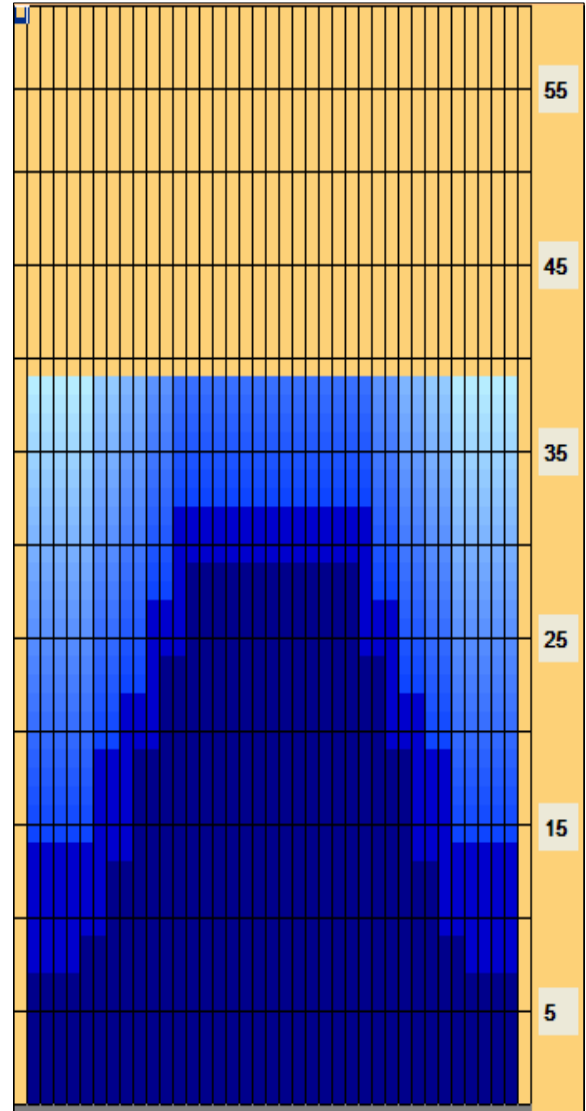

Israel Team ladies 2014-Planet

Oil Pattern Distance: 39 Feet **Reverse Brush Drop:** 39 Feet **Oil Per Board:** 40 uL
Forward Oil Total: 15.48 mL **Reverse Oil Total:** 8.76 mL **Volume Oil Total:** 24.24 mL
Forward Boards Crossed: 387 Boards **Reverse Boards Crossed:** 219 Boards **Total Boards Crossed:** 606 Boards

	Start	Stop	Loads	Speed	Crossed	Start	End	Feet	T.Oil
1	2L	2R	5	14	185	0.0	7.9	7.9	7400
2	6L	6R	1	14	29	7.9	9.8	1.9	1160
3	8L	8R	2	14	50	9.8	13.7	3.9	2000
4	10L	10R	3	14	63	13.7	19.6	5.9	2520
5	12L	12R	2	18	34	19.6	24.7	5.1	1360
6	14L	14R	2	18	26	24.7	29.8	5.1	1040
7	2L	2R	0	22	0	29.8	32.0	2.2	0
8	2L	2R	0	30	0	32.0	39.0	7.0	0

Navigation: Forward Reverse More

	Start	Stop	Loads	Speed	Crossed	Start	End	Feet	T.Oil
1	2L	2R	0	30	0	39.0	32.0	-7.0	0
2	13L	13R	2	18	30	32.0	26.9	-5.1	1200
3	11L	11R	2	18	38	26.9	21.8	-5.1	1520
4	9L	9R	1	18	23	21.8	19.3	-2.5	920
5	7L	7R	2	18	54	19.3	14.2	-5.1	2160
6	2L	2R	2	18	74	14.2	9.1	-5.1	2960
7	2L	2R	0	14	0	9.1	0.0	-9.1	0

Navigation: Forward Reverse More

Conditioner:
 Type In or Select One

 TransferType:
 Type In or Select One

- Forward
- Reverse
- Combined
- Buff

Item	3L-7L:18L-18R	8L-12L:18L-18R	13L-17L:18L-18R	18L-18R:17R-13R	18L-18R:12R-8R	18L-18R:7R-3R
Description	Outside Track:Middle	Middle Track:Middle	Inside Track:Middle	Middle: Inside Track	Middle:Middle Track	Middle:Outside Track
Track Zone Ratio	3.08	1.52	1.02	1.02	1.52	3.08