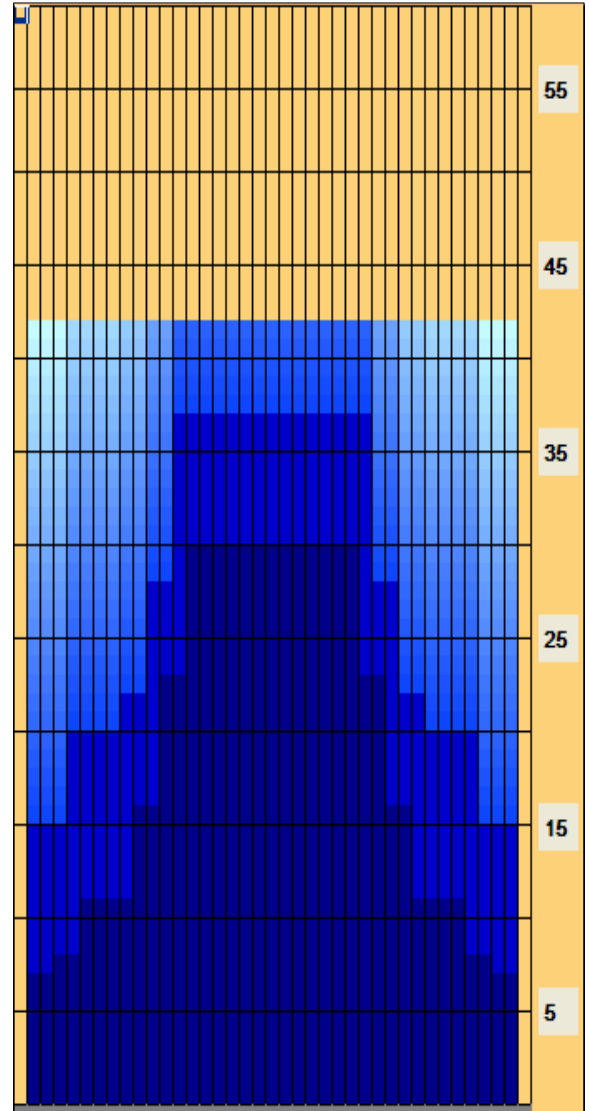

Israel Team Youth 2014-Planet-Long

Oil Pattern Distance: 42 Feet **Reverse Brush Drop:** 42 Feet **Oil Per Board:** 40 uL
Forward Oil Total: 15.68 mL **Reverse Oil Total:** 9.68 mL **Volume Oil Total:** 25.36 mL
Forward Boards Crossed: 392 Boards **Reverse Boards Crossed:** 242 Boards **Total Boards Crossed:** 634 Boards

	Start	Stop	Loads	Speed	Crossed	Start	End	Feet	T.Oil
1	2L	2R	4	14	148	0.0	7.0	7.0	5920
2	4L	4R	1	14	33	7.0	8.0	1.0	1320
3	6L	6R	2	14	58	8.0	11.0	3.0	2320
4	10L	10R	3	14	63	11.0	16.0	5.0	2520
5	12L	12R	3	18	51	16.0	23.0	7.0	2040
6	14L	14R	3	18	39	23.0	30.0	7.0	1560
7	2L	2R	0	30	0	30.0	42.0	12.0	0

Conditioner:
Type In or Select One

TransferType:
Type In or Select One

Forward
Reverse
More

	Start	Stop	Loads	Speed	Crossed	Start	End	Feet	T.Oil
1	2L	2R	0	30	0	42.0	37.0	-5.0	0
2	13L	13R	3	22	45	37.0	28.0	-9.0	1800
3	11L	11R	2	22	38	28.0	22.0	-6.0	1520
4	9L	9R	1	18	23	22.0	20.0	-2.0	920
5	5L	5R	2	18	62	20.0	15.0	-5.0	2480
6	2L	2R	2	18	74	15.0	10.0	-5.0	2960
7	2L	2R	0	14	0	10.0	0.0	-10.0	0

Forward
Reverse
More

Conditioner:
Type In or Select One

TransferType:
Type In or Select One

- Forward
- Reverse
- Combined
- Buff

Item	3L-7L:18L-18R	8L-12L:18L-18R	13L-17L:18L-18R	18L-18R:17R-13R	18L-18R:12R-8R	18L-18R:7R-3R
Description	Outside Track:Middle	Middle Track:Middle	Inside Track:Middle	Middle:Inside Track	Middle:Middle Track	Middle:Outside Track
Track Zone Ratio	2.95	1.73	1.02	1.02	1.73	2.95