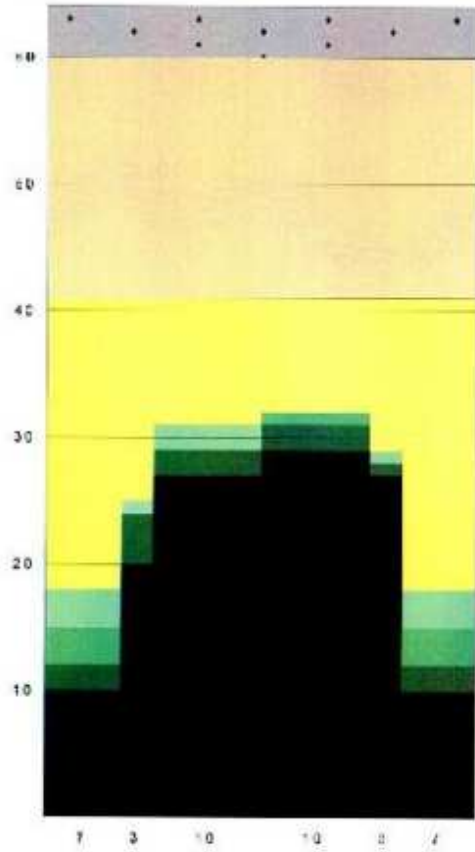

תחרות אלוף האלופים 2015

Pin Name: []
 Make: []
 Distance: [] Ft
 C.B. []
 Distance: [] Ft
 Left Hand: []
 Left Hand: []
 Right Hand: []
 Right Hand: []
 Right Hand: []
 Reverse Rate %: []

Pass 1		Pass 2	
Forward	Reverse	Forward	Reverse
41.3	41.0	27.3	24.0

Pass 1		Pass 2	
Forward	Reverse	Forward	Reverse
12.8	18.0	17.4	13.8
23.8	24.8	24.8	26.8
29.8	21.8	27.8	21.8
27.8	31.8	32.8	29.8
28.8	28.8	28.8	27.8
12.0	18.0	18.0	13.8
30	100	90	90

Pass 1		Pass 2	
Forward	Reverse	Forward	Reverse
High	High	High	High
Medium	Low	Medium	Low
Medium			