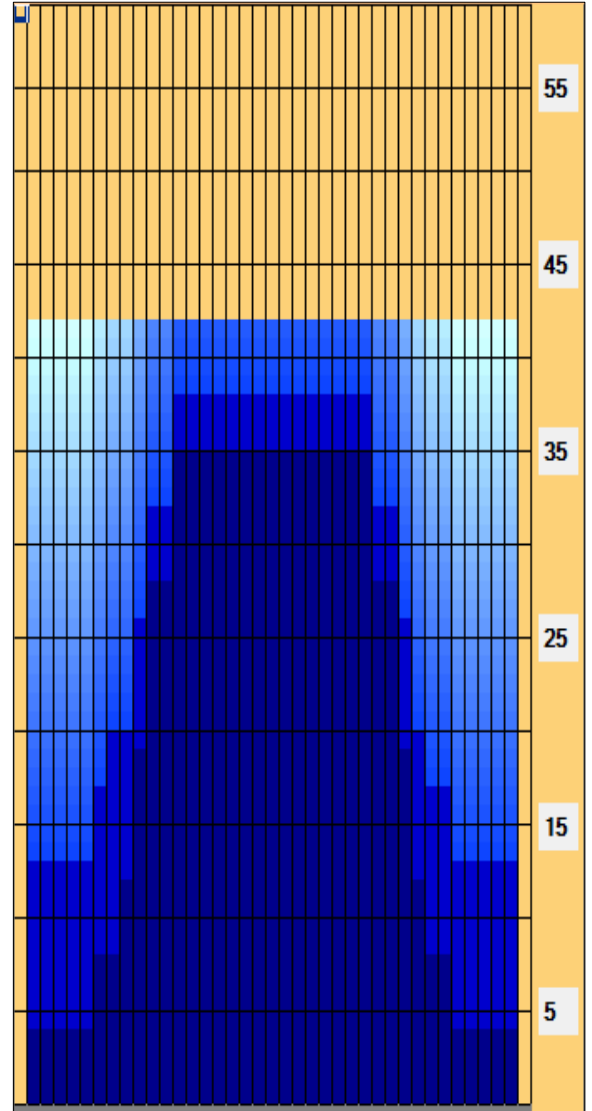

IBF TOURNAMENT-HUTZOT SENIORS 2017

Oil Pattern Distance:	42 Feet	Reverse Brush Drop:	42 Feet	Oil Per Board:	40 uL
Forward Oil Total:	15.92 mL	Reverse Oil Total:	11.44 mL	Volume Oil Total:	27.36 mL
Forward Boards Crossed:	398 Boards	Reverse Boards Crossed:	286 Boards	Total Boards Crossed:	684 Boards

	Start	Stop	Loads	Speed	Crossed	Start	End	Feet	T.Oil
1	2L	2R	4	10	148	0.0	4.2	4.2	5920
2	7L	7R	2	14	54	4.2	8.1	3.9	2160
3	9L	9R	2	14	46	8.1	12.0	3.9	1840
4	10L	10R	3	18	63	12.0	19.6	7.6	2520
5	11L	11R	3	22	57	19.6	28.9	9.3	2280
6	13L	13R	2	22	30	28.9	35.1	6.2	1200
7	2L	2R	0	30	0	35.1	42.0	6.9	0

Conditioner:
Type In or Select One

TransferType:
Type In or Select One

Navigation: Forward Reverse More

	Start	Stop	Loads	Speed	Crossed	Start	End	Feet	T.Oil
1	2L	2R	0	30	0	42.0	38.0	-4.0	0
2	13L	13R	2	22	30	38.0	31.8	-6.2	1200
3	11L	11R	2	22	38	31.8	25.6	-6.2	1520
4	10L	10R	2	18	42	25.6	20.5	-5.1	1680
5	8L	9R	2	14	48	20.5	16.6	-3.9	1920
6	7L	7R	2	14	54	16.6	12.7	-3.9	2160
7	2L	2R	2	10	74	12.7	9.9	-2.8	2960
8	2L	2R	0	10	0	9.9	0.0	-9.9	0

Navigation: Forward Reverse More

- Forward
- Reverse
- Combined
- Buff

Item Description	3L-7L:18L-18R Outside Track:Middle	8L-12L:18L-18R Middle Track:Middle	13L-17L:18L-18R Inside Track:Middle	18L-18R:17R-13R Middle: Inside Track	18L-18R:12R-8R Middle:Middle Track	18L-18R:7R-3R Middle:Outside Track
Track Zone Ratio	4.12	1.51	1	1	1.54	4.12