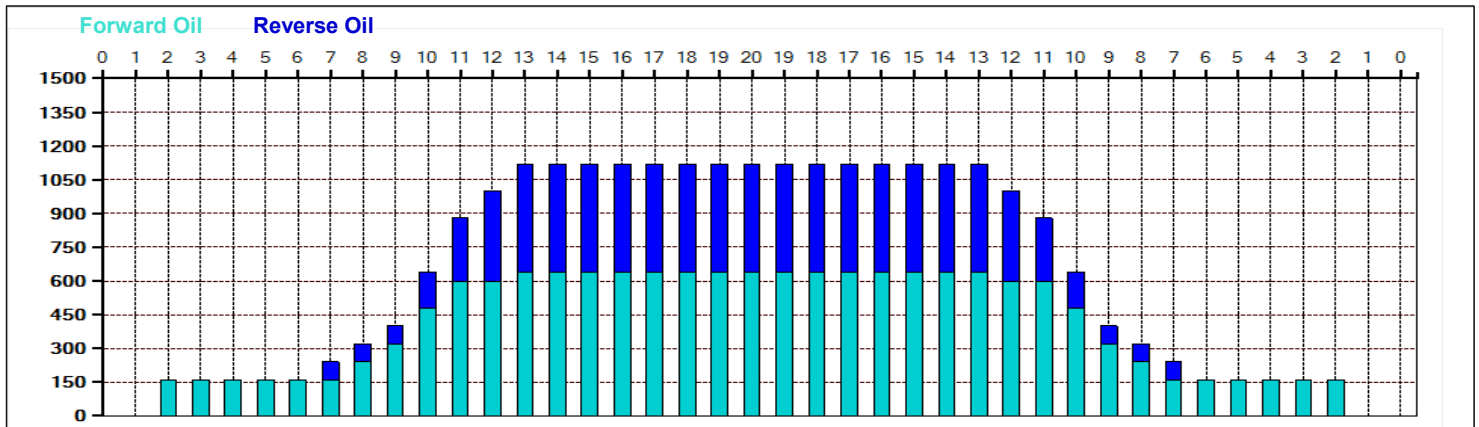

Oil Per Board: **40 uL**
 Volume Oil Total: **25.36 mL**
 Total Boards Crossed: **634 Boards**

	Start	Stop	Loads	Speed	Crossed	Start	End	Feet	T.Oil
1	2L	2R	4	14	148	0.0	5.9	5.9	5920
2	8L	8R	2	18	50	5.9	11.0	5.1	2000
3	9L	9R	2	18	46	11.0	16.1	5.1	1840
4	10L	10R	4	18	84	16.1	26.3	10.2	3360
5	11L	11R	3	18	57	26.3	33.9	7.6	2280
6	13L	13R	1	22	15	33.9	37.0	3.1	600
7	2L	2R	0	26	0	37.0	41.0	4.0	0

Conditioner:
Type In or Select One

TransferType:
Type In or Select One

◀ ▶ ⏪ ⏩ Forward Reverse More

	Start	Stop	Loads	Speed	Crossed	Start	End	Feet	T.Oil
1	2L	2R	0	30	0	41.0	33.0	-8.0	0
2	13L	13R	2	18	30	33.0	27.9	-5.1	1200
3	12L	12R	3	18	51	27.9	20.3	-7.6	2040
4	11L	11R	3	18	57	20.3	12.7	-7.6	2280
5	10L	10R	2	14	42	12.7	8.8	-3.9	1680
6	7L	7R	2	14	54	8.8	4.9	-3.9	2160
7	2L	2R	0	10	0	4.9	0.0	-4.9	0

◀ ▶ ⏪ ⏩ Forward Reverse More

- Forward
- Reverse
- Combined
- Buff

Item	3L-7L:18L-18R	8L-12L:18L-18R	13L-17L:18L-18R	18L-18R:17R-13R	18L-18R:12R-8R	18L-18R:7R-3R
Description	Outside Track:Middle	Middle Track:Middle	Inside Track:Middle	Middle: Inside Track	Middle:Middle Track	Middle:Outside Track
Track Zone Ratio	6.36	1.73	1	1	1.73	6.36

Team Israel 2018

Oil Pattern Distance:	41 Feet	Reverse Brush Drop:	41 Feet	Oil Per Board:	40 uL
Forward Oil Total:	16 mL	Reverse Oil Total:	9.36 mL	Volume Oil Total:	25.36 mL
Forward Boards Crossed:	400 Boards	Reverse Boards Crossed:	234 Boards	Total Boards Crossed:	634 Boards
