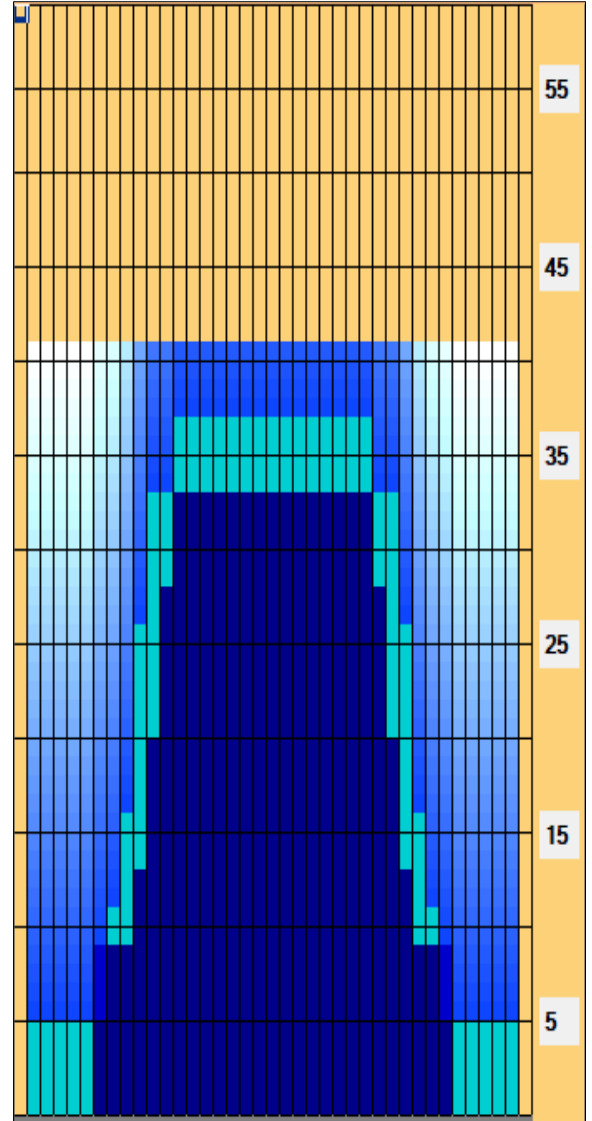

גביע המדינה למועדונים 2018

Oil Pattern Distance: **41 Feet**
Forward Oil Total: **16 mL**
Forward Boards Crossed: **400 Boards**

Reverse Brush Drop: **41 Feet**
Reverse Oil Total: **9.36 mL**
Reverse Boards Crossed: **234 Boards**

Oil Per Board: **40 uL**
Volume Oil Total: **25.36 mL**
Total Boards Crossed: **634 Boards**

	Start	Stop	Loads	Speed	Crossed	Start	End	Feet	T.Oil
1	2L	2R	4	14	148	0.0	5.9	5.9	5920
2	8L	8R	2	18	50	5.9	11.0	5.1	2000
3	9L	9R	2	18	46	11.0	16.1	5.1	1840
4	10L	10R	4	18	84	16.1	26.3	10.2	3360
5	11L	11R	3	18	57	26.3	33.9	7.6	2280
6	13L	13R	1	22	15	33.9	37.0	3.1	600
7	2L	2R	0	26	0	37.0	41.0	4.0	0

Conditioner:
Type In or Select One

TransferType:
Type In or Select One

◀ ▶ ⏪ ⏩ Forward Reverse More

	Start	Stop	Loads	Speed	Crossed	Start	End	Feet	T.Oil
1	2L	2R	0	30	0	41.0	33.0	-8.0	0
2	13L	13R	2	18	30	33.0	27.9	-5.1	1200
3	12L	12R	3	18	51	27.9	20.3	-7.6	2040
4	11L	11R	3	18	57	20.3	12.7	-7.6	2280
5	10L	10R	2	14	42	12.7	8.8	-3.9	1680
6	7L	7R	2	14	54	8.8	4.9	-3.9	2160
7	2L	2R	0	10	0	4.9	0.0	-4.9	0

◀ ▶ ⏪ ⏩ Forward Reverse More

- Forward
- Reverse
- Combined
- Buff