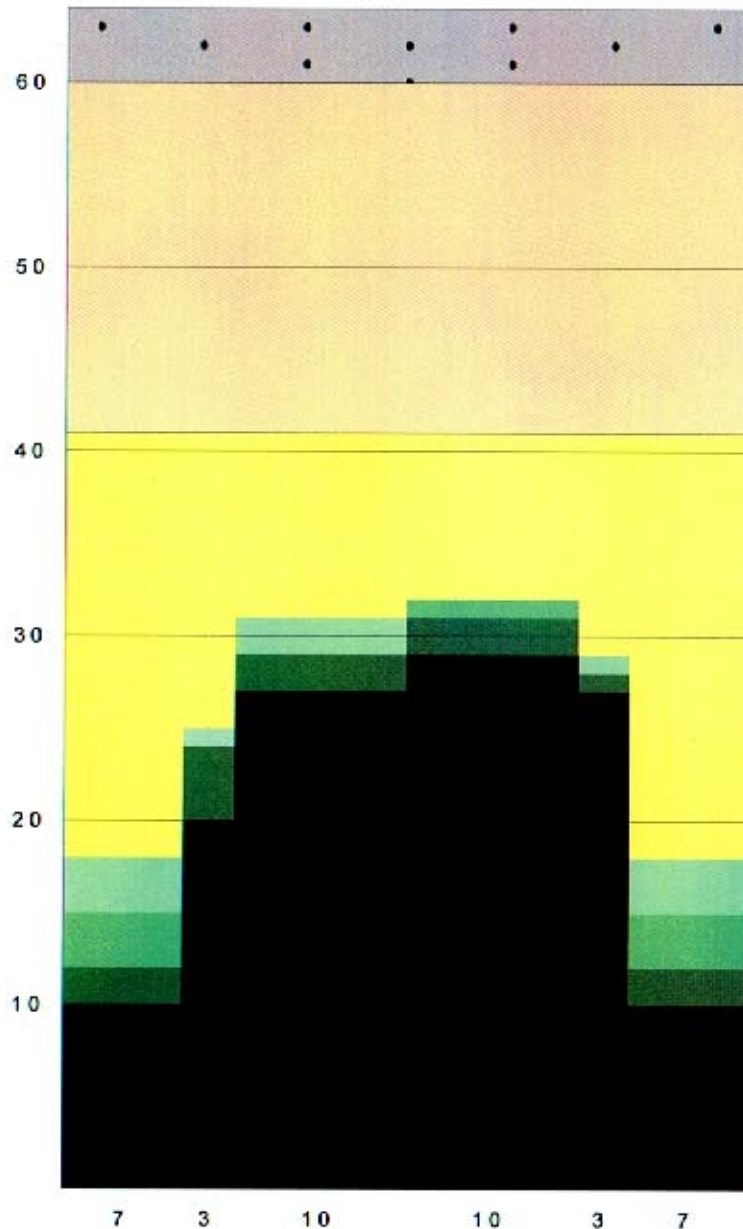

Name **2018 אליפות ישראל דרג ב'**

**BUFFER** Mode:   
 Distance - Ft:

**OIL** Mode:   
 Distances - Ft:  
 left outside:    
 left track:    
 left inside:    
 right inside:    
 right track:    
 right outside:    
 Transfer Rate %:

**Pass 1**  
 Forward:  Reverse:   
 Forward:  Reverse:   
 Forward:  Reverse:   
 Forward:  Reverse:   
 Forward:  Reverse:   
 Forward:  Reverse:   
 Forward:  Reverse:   
 Transfer Rate %:

**Pass 2**  
 Mode:   
 Forward:  Reverse:   
 Forward:  Reverse:   
 Forward:  Reverse:   
 Forward:  Reverse:   
 Forward:  Reverse:   
 Forward:  Reverse:   
 Forward:  Reverse:   
 Transfer Rate %:

**Short Run**  
 Mode:   
 Turn-around Distance:  FL

**Stripping**  
 Mode:   
 Start:  FL  
 Cleaner Pad Distance:  Ft  
 Vacuum:

**Cleaner Flow**  
 In oil:  %  
 Back lane:  %

**SPEED SETTINGS:**  
 Travel:    
 Condition:    
 Slip:

**Pass 1**  
 Forward:  Reverse:   
 Forward:  Reverse:   
 Forward:

**Pass 2**  
 Forward:  Reverse:   
 Forward:  Reverse:

- Graph layers :
- Oil Pass 1 Forward
  - Oil Pass 1 Reverse
  - Oil Pass 2 Forward
  - Oil Pass 2 Reverse
  - Stripping