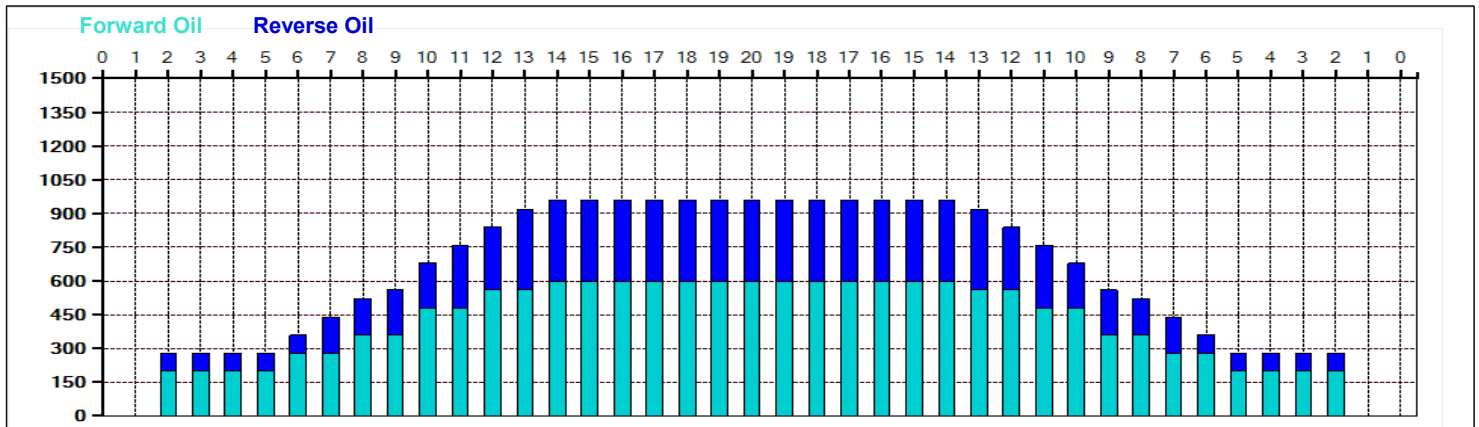

TEAM ISRAEL B CHAMPIONSHIPS planet 2018

Oil Pattern Distance: 39 Feet **Reverse Brush Drop:** 39 Feet **Oil Per Board:** 40 uL
Forward Oil Total: 16.12 mL **Reverse Oil Total:** 8.76 mL **Volume Oil Total:** 24.88 mL
Forward Boards Crossed: 403 Boards **Reverse Boards Crossed:** 219 Boards **Total Boards Crossed:** 622 Boards

Navigation: Forward Reverse More

	Start	Stop	Loads	Speed	Crossed	Start	End	Feet	T.Oil
1	2L	2R	0	30	0	39.0	33.0	-6.0	0
2	13L	13R	2	22	30	33.0	27.0	-6.0	1200
3	11L	11R	2	18	38	27.0	22.0	-5.0	1520
4	9L	9R	1	18	23	22.0	20.0	-2.0	920
5	7L	7R	2	18	54	20.0	15.0	-5.0	2160
6	2L	2R	2	18	74	15.0	10.0	-5.0	2960
7	2L	2R	0	14	0	10.0	0.0	-10.0	0

Navigation: Forward Reverse More

Conditioner:
 Type In or Select
 One

 TransferType:
 Type In or Select
 One

- Forward
- Reverse
- Combined
- Buff

Item Description	3L-7L:18L-18R Outside Track:Middle	8L-12L:18L-18R Middle Track:Middle	13L-17L:18L-18R Inside Track:Middle	18L-18R:17R-13R Middle: Inside Track	18L-18R:12R-8R Middle:Middle Track	18L-18R:7R-3R Middle:Outside Track
Track Zone Ratio	2.93	1.43	1.01	1.01	1.43	2.93

TEAM ISRAEL B CHAMPIONSHIPS planet 2018

Oil Pattern Distance:	39 Feet	Reverse Brush Drop:	39 Feet	Oil Per Board:	40 uL
Forward Oil Total:	16.12 mL	Reverse Oil Total:	8.76 mL	Volume Oil Total:	24.88 mL
Forward Boards Crossed:	403 Boards	Reverse Boards Crossed:	219 Boards	Total Boards Crossed:	622 Boards
