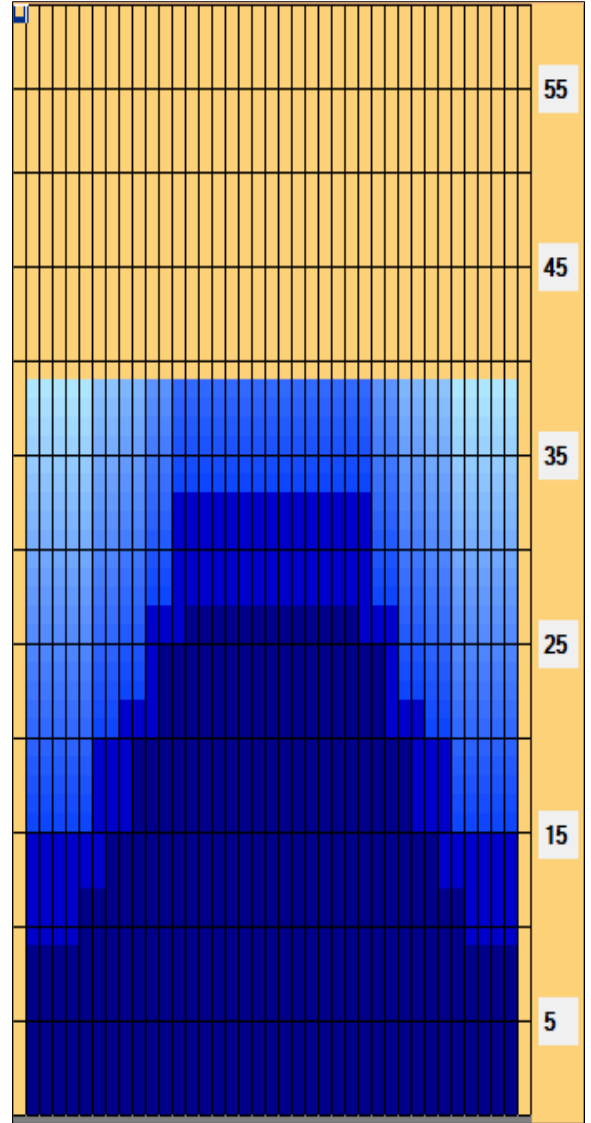

TEAM ISRAEL B CHAMPIONSHIPS planet 2018

Oil Pattern Distance: 39 Feet   **Reverse Brush Drop:** 39 Feet   **Oil Per Board:** 40 uL
Forward Oil Total: 16.12 mL   **Reverse Oil Total:** 8.76 mL   **Volume Oil Total:** 24.88 mL
Forward Boards Crossed: 403 Boards   **Reverse Boards Crossed:** 219 Boards   **Total Boards Crossed:** 622 Boards

	Start	Stop	Loads	Speed	Crossed	Start	End	Feet	T.Oil
1	2L	2R	5	14	185	0.0	9.0	9.0	7400
2	6L	6R	2	14	58	9.0	12.0	3.0	2320
3	8L	8R	2	14	50	12.0	15.0	3.0	2000
4	10L	10R	3	14	63	15.0	20.0	5.0	2520
5	12L	12R	2	18	34	20.0	25.0	5.0	1360
6	14L	14R	1	18	13	25.0	27.0	2.0	520
7	2L	2R	0	22	0	27.0	32.0	5.0	0
8	2L	2R	0	30	0	32.0	39.0	7.0	0

Navigation: Forward Reverse More

	Start	Stop	Loads	Speed	Crossed	Start	End	Feet	T.Oil
1	2L	2R	0	30	0	39.0	33.0	-6.0	0
2	13L	13R	2	22	30	33.0	27.0	-6.0	1200
3	11L	11R	2	18	38	27.0	22.0	-5.0	1520
4	9L	9R	1	18	23	22.0	20.0	-2.0	920
5	7L	7R	2	18	54	20.0	15.0	-5.0	2160
6	2L	2R	2	18	74	15.0	10.0	-5.0	2960
7	2L	2R	0	14	0	10.0	0.0	-10.0	0

Navigation: Forward Reverse More

Conditioner:
Type In or Select
One

TransferType:
Type In or Select
One

- Forward
- Reverse
- Combined
- Buff