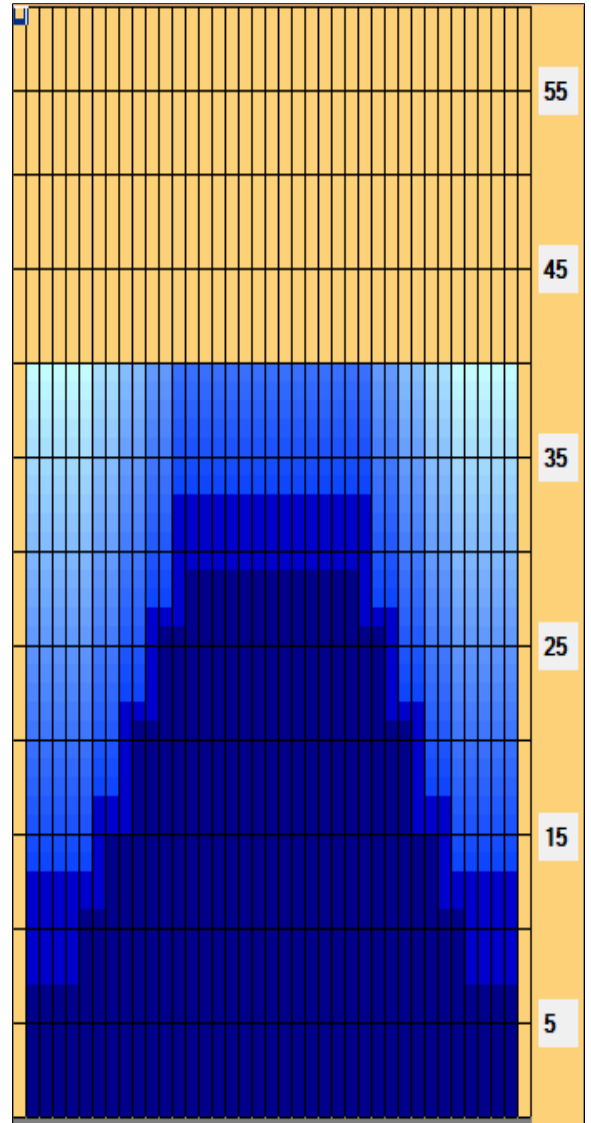

AMF ISRAEL 2019 HUTZOT

Oil Pattern Distance: 40 Feet **Reverse Brush Drop:** 39 Feet **Oil Per Board:** 40 uL
Forward Oil Total: 16.12 mL **Reverse Oil Total:** 9.68 mL **Volume Oil Total:** 25.8 mL
Forward Boards Crossed: 403 Boards **Reverse Boards Crossed:** 242 Boards **Total Boards Crossed:** 645 Boards

	Start	Stop	Loads	Speed	Crossed	Start	End	Feet	T.Oil
1	2L	2R	5	14	185	0.0	7.9	7.9	7400
2	6L	6R	2	14	58	7.9	11.8	3.9	2320
3	8L	8R	2	14	50	11.8	15.7	3.9	2000
4	10L	10R	3	14	63	15.7	21.6	5.9	2520
5	12L	12R	2	18	34	21.6	26.7	5.1	1360
6	14L	14R	1	18	13	26.7	29.2	2.5	520
7	2L	2R	0	22	0	29.2	32.0	2.8	0
8	2L	2R	0	30	0	32.0	40.0	8.0	0

Navigation: Forward Reverse More

	Start	Stop	Loads	Speed	Crossed	Start	End	Feet	T.Oil
1	2L	2R	0	30	0	40.0	33.0	-7.0	0
2	13L	13R	2	22	30	33.0	26.8	-6.2	1200
3	11L	11R	2	18	38	26.8	21.7	-5.1	1520
4	9L	9R	2	18	46	21.7	16.6	-5.1	1840
5	7L	7R	2	14	54	16.6	12.7	-3.9	2160
6	2L	2R	2	14	74	12.7	8.8	-3.9	2960
7	2L	2R	0	14	0	8.8	0.0	-8.8	0

Navigation: Forward Reverse More

Conditioner:
 Type In or Select
 One

 TransferType:
 Type In or Select
 One

- Forward
- Reverse
- Combined
- Buff

Item Description	3L-7L:18L-18R Outside Track:Middle	8L-12L:18L-18R Middle Track:Middle	13L-17L:18L-18R Inside Track:Middle	18L-18R:17R-13R Middle: Inside Track	18L-18R:12R-8R Middle:Middle Track	18L-18R:7R-3R Middle:Outside Track
Track Zone Ratio	3.05	1.42	1.01	1.01	1.42	3.05