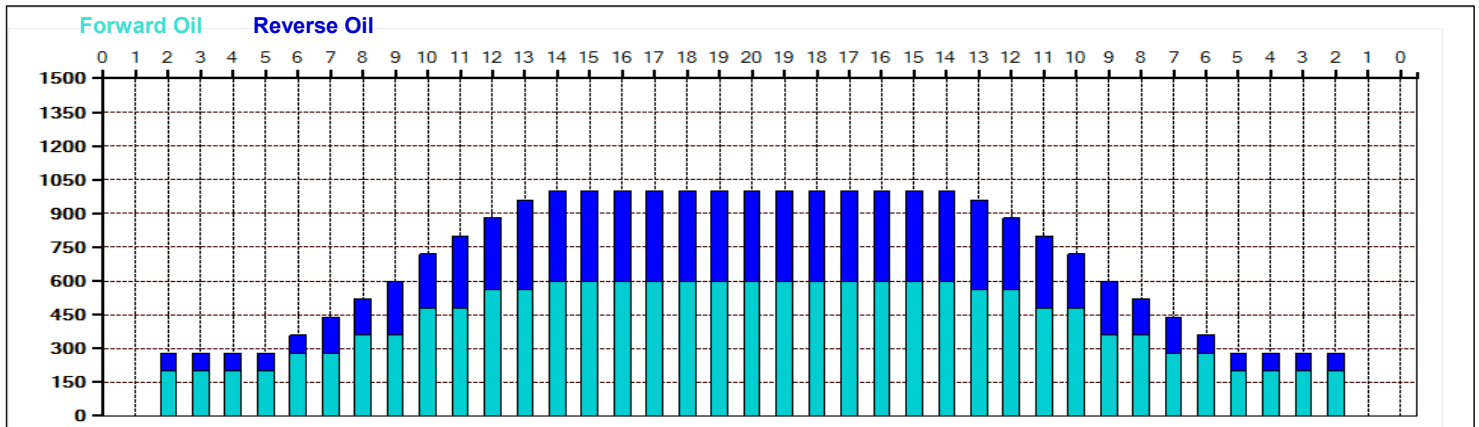

Navigation: Forward Reverse More

Conditioner:
 Type In or Select
 One

 TransferType:
 Type In or Select
 One

- Forward
- Reverse
- Combined
- Buff

Item Description	3L-7L:18L-18R Outside Track:Middle	8L-12L:18L-18R Middle Track:Middle	13L-17L:18L-18R Inside Track:Middle	18L-18R:17R-13R Middle: Inside Track	18L-18R:12R-8R Middle:Middle Track	18L-18R:7R-3R Middle:Outside Track
Track Zone Ratio	3.05	1.42	1.01	1.01	1.42	3.05

AMF ISRAEL 2019 HUTZOT

Oil Pattern Distance:	40 Feet	Reverse Brush Drop:	39 Feet	Oil Per Board:	40 uL
Forward Oil Total:	16.12 mL	Reverse Oil Total:	9.68 mL	Volume Oil Total:	25.8 mL
Forward Boards Crossed:	403 Boards	Reverse Boards Crossed:	242 Boards	Total Boards Crossed:	645 Boards
